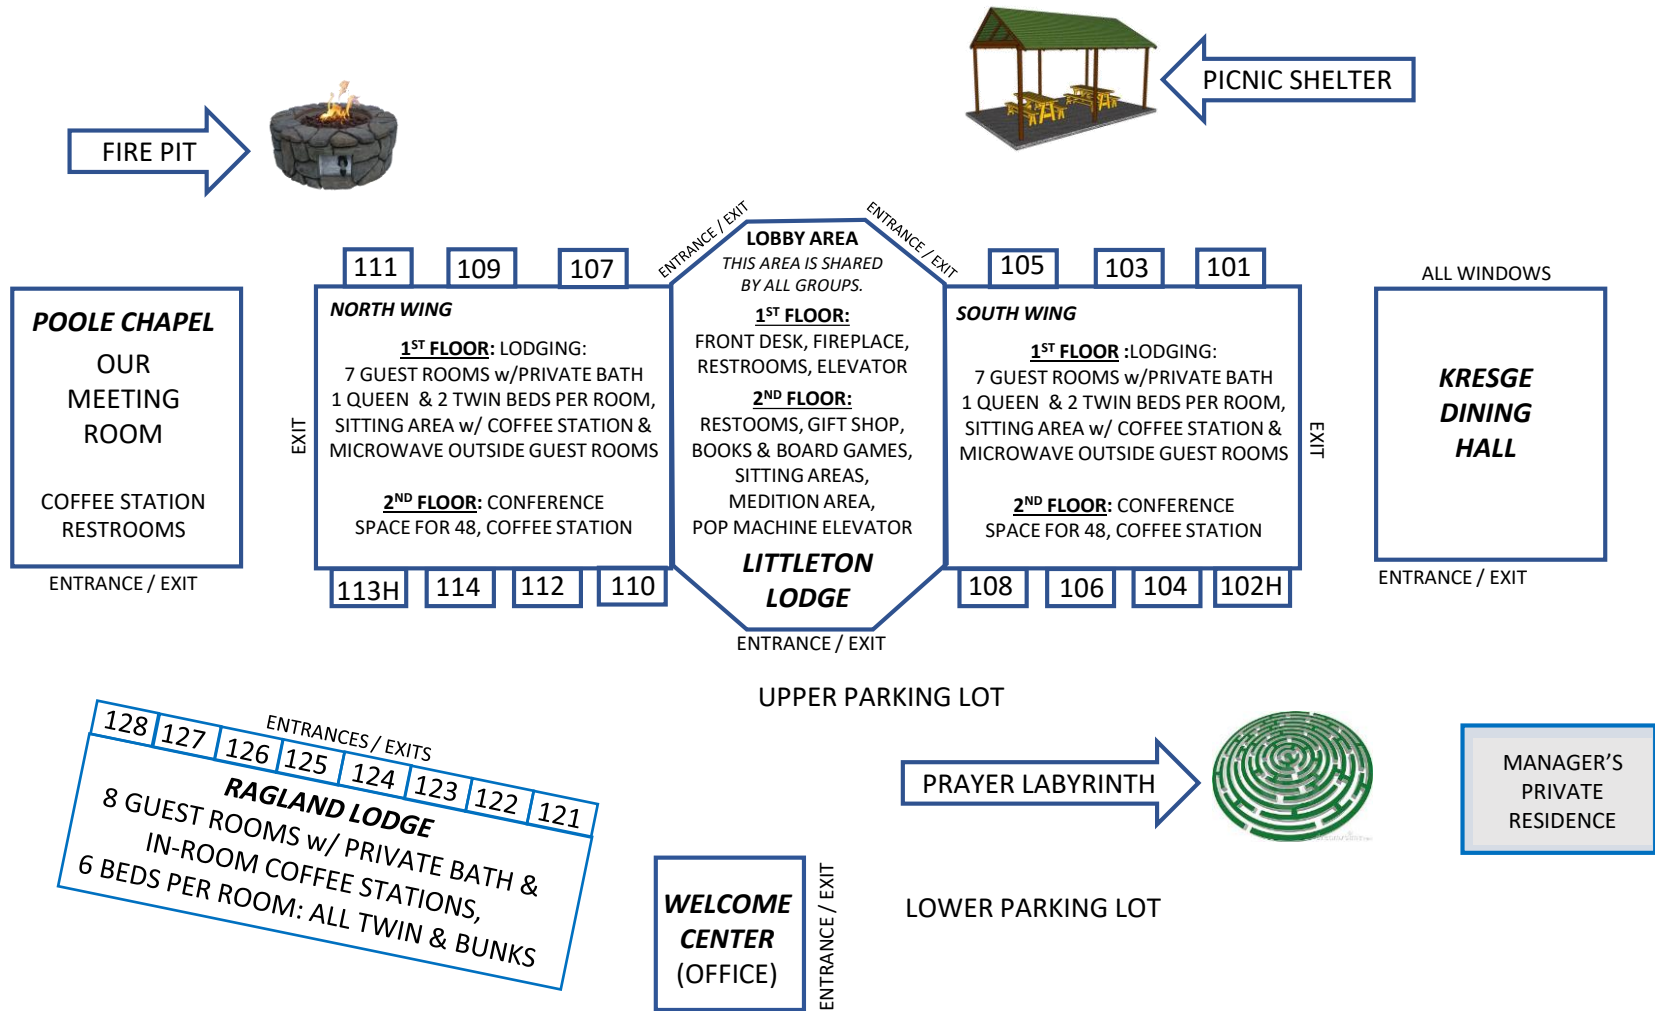

LAKE HURON

SITE MAP

LAKE HURON RETREAT CENTER
3794 LAKESHORE DRIVE, BURTCHVILLE, MI 48059
810-327-6272